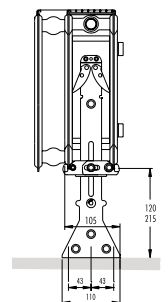

## Henrad Compact K3

### Wall Mounting Information

All dimensions in mm.

### Mounting Bracket Information

All dimensions in mm.

### COMPACT K3 Lug Positions

All dimensions in mm.

Dimensions

|   |       |
|---|-------|
| A | 133mm |
| B | 600mm |

400 - 1600 Long