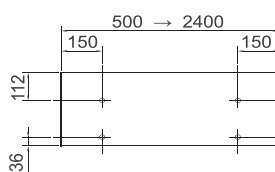

Btu/hr @ $\Delta t50^{\circ}\text{C}$

Verona Double Plane

Height mm	Length mm	Henrad Code	Heat emissions	
			Watts	Btu/hr
444	800	248400	1095	3736
	1000	248402	1369	4671
	1200	248404	1643	5606
592	600	248415	1018	3474
	700	248416	1188	4054
	800	248417	1358	4634
	900	248418	1527	5210
	1000	248419	1697	5790
	1200	248421	2036	6947
	1400	248422	2376	8107
	1600	248423	2715	9264
	1800	248424	3055	10424
2000	248425	3394	11581	

Warranty

Henrad Verona Plane comes with a 5 year manufacturer's warranty.

Henrad Verona Plane

Wall Mounting Information

All dimensions in mm.

Henrad Verona Plane Double

Horizontal radiator - Double

Height	Width
444	500 to 3000
592	

Henrad Verona Plane

Wall Mounting Information

All dimensions in mm.

Henrad Verona Plane Single

Horizontal radiator	
Height	Width
444	500 to 3000
592	

Instructions for both Verona Single and Verona Double Plane