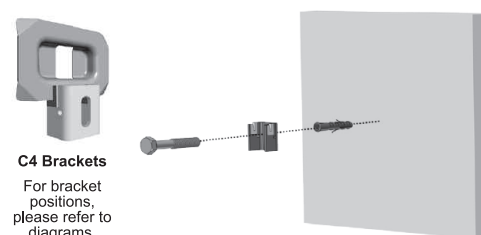

Warranty

Henrad Verona Plane comes with a 5 year manufacturer's warranty.

Henrad Verona Plane

Wall Mounting Information

All dimensions in mm.

Henrad Verona Plane Double

Horizontal radiator - Double

Height	Width
444	500 to 3000
592	