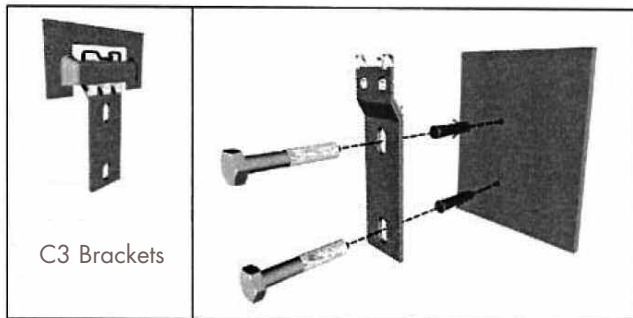

Henrad Verona Plane

Wall Mounting Information

All dimensions in mm.

Henrad Verona Plane Single

Horizontal radiator	
Height	Width
444	500 to 3000
592