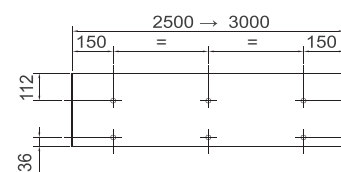

Warranty

Henrad Verona Plane comes with a 5 year manufacturer's warranty.

Henrad Verona Plane

Wall Mounting Information

All dimensions in mm.

Henrad Verona Plane Double

Horizontal radiator - Double

Height	Width
444	500 to 3000
592	

Henrad Verona Plane

Wall Mounting Information

All dimensions in mm.

Henrad Verona Plane Single

Horizontal radiator	
Height	Width
444	500 to 3000
592	

Instructions for both Verona Single and Verona Double Plane